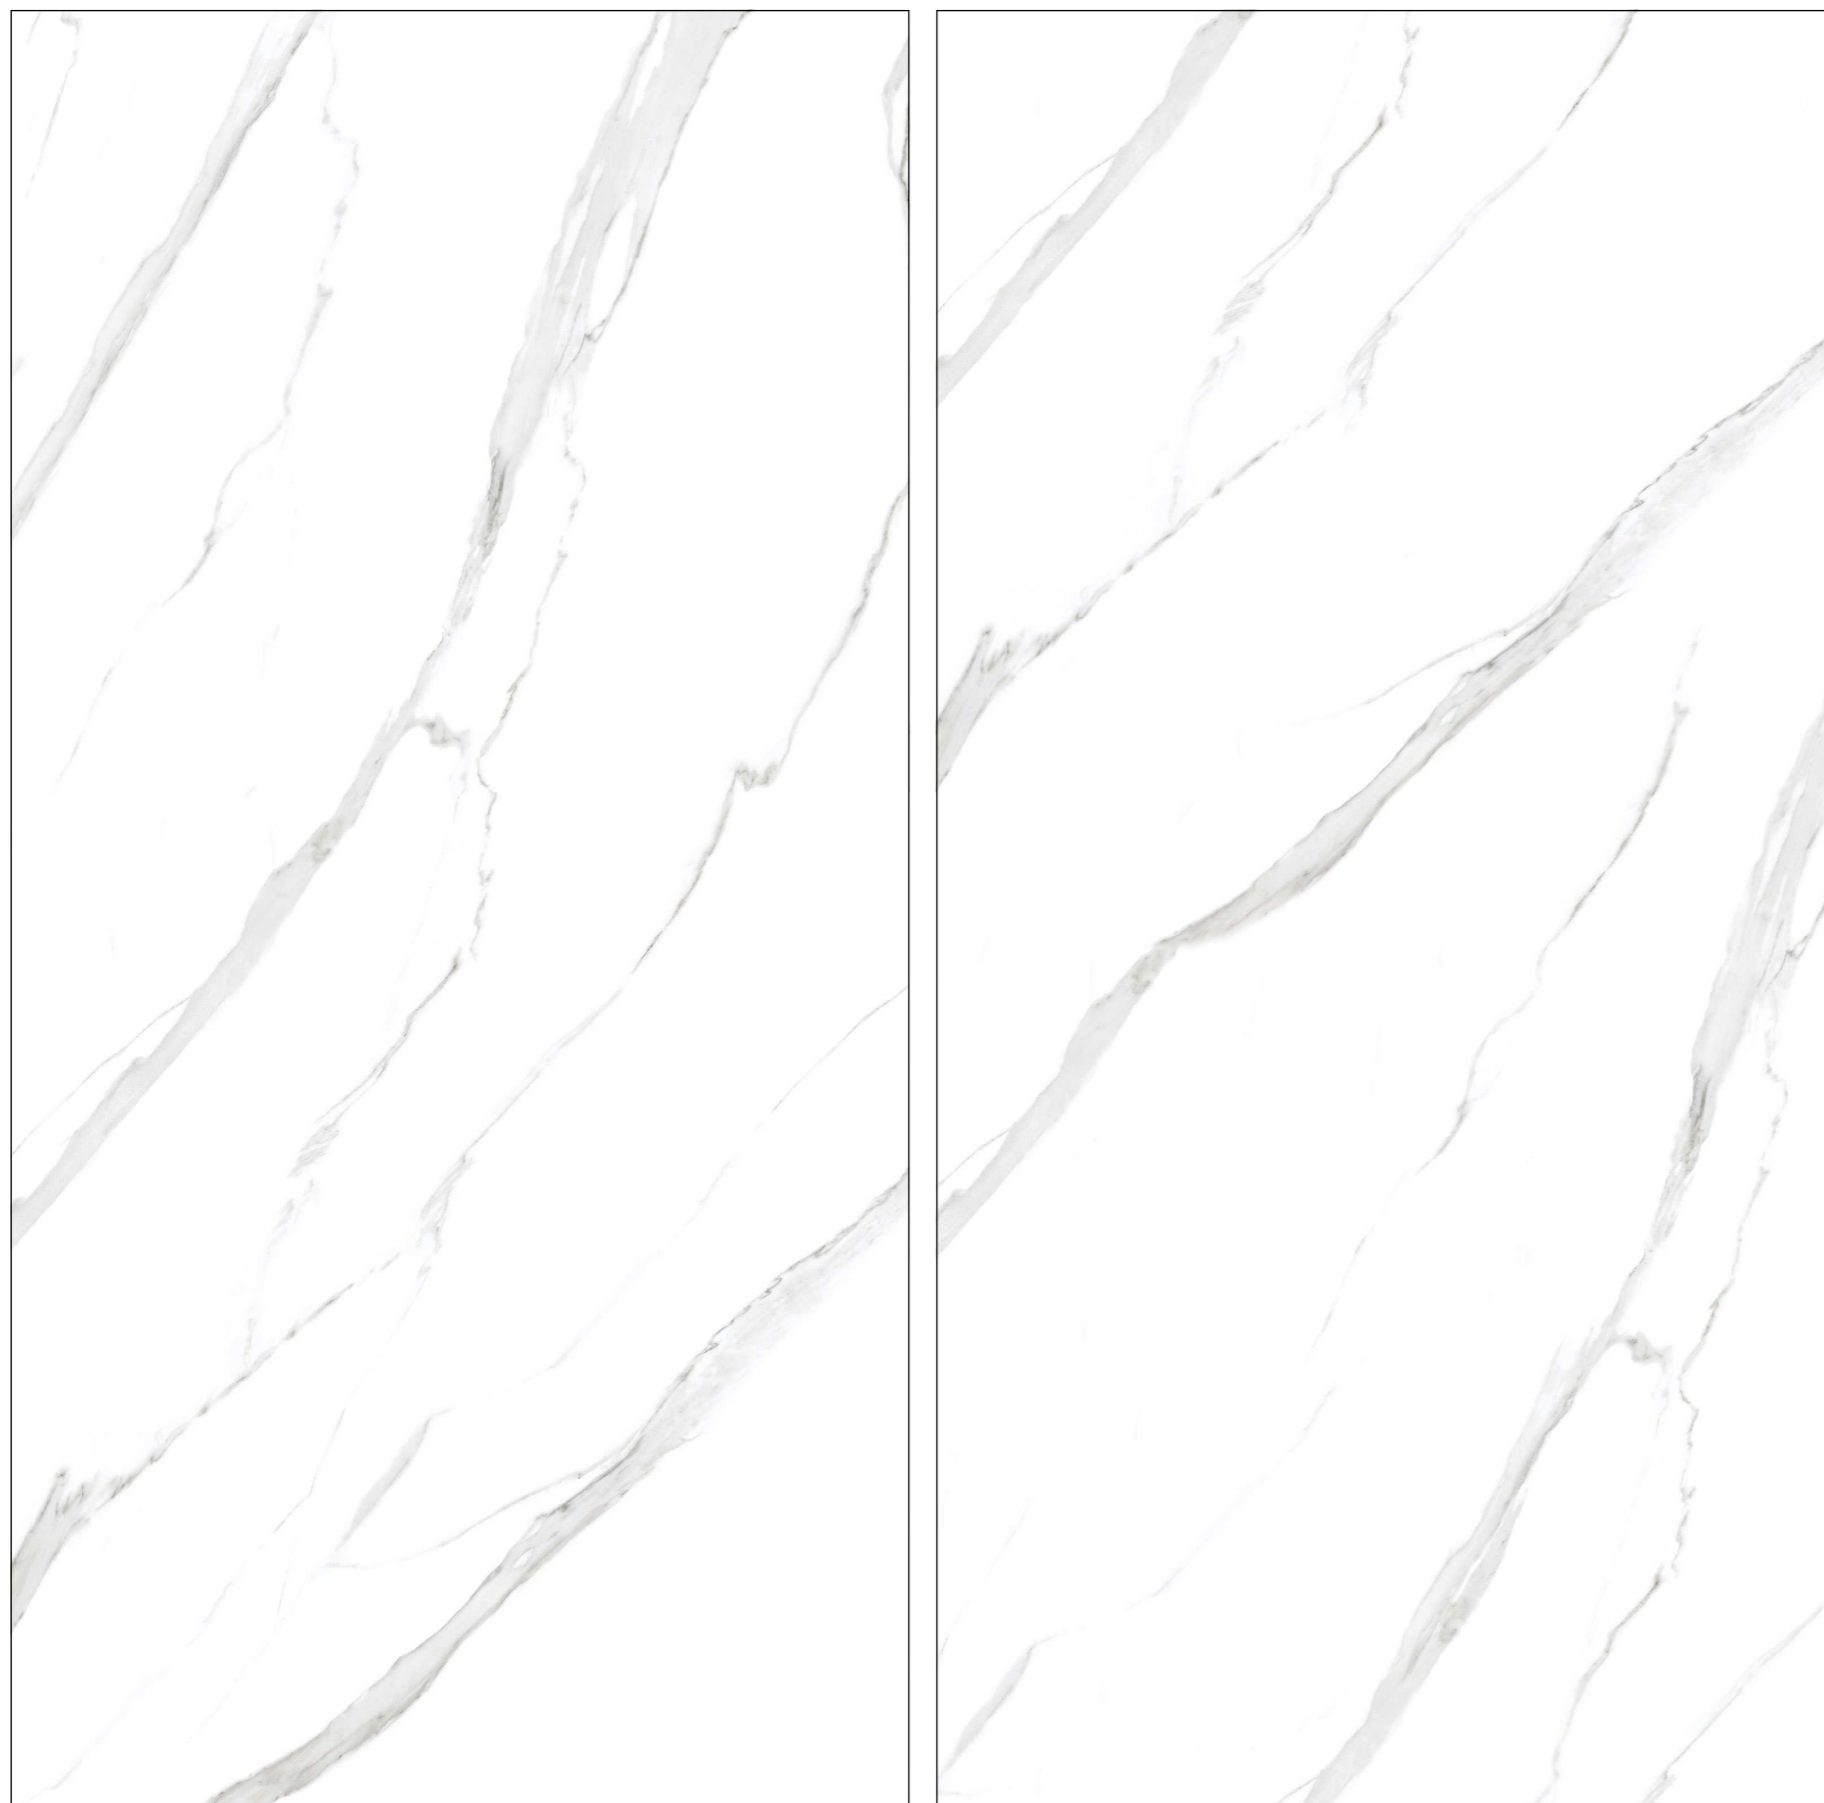

RANDOM : 02

STATUARIO NATURAL

WHITE BODY

SIZE
1600x3200 MM

FINISH
GLOSSY & MATT

THICKNESS
12 & 20 MM

TOUCH FOR
360 VIRTUAL & WALKTHROUGH

STATUARIO PEARL