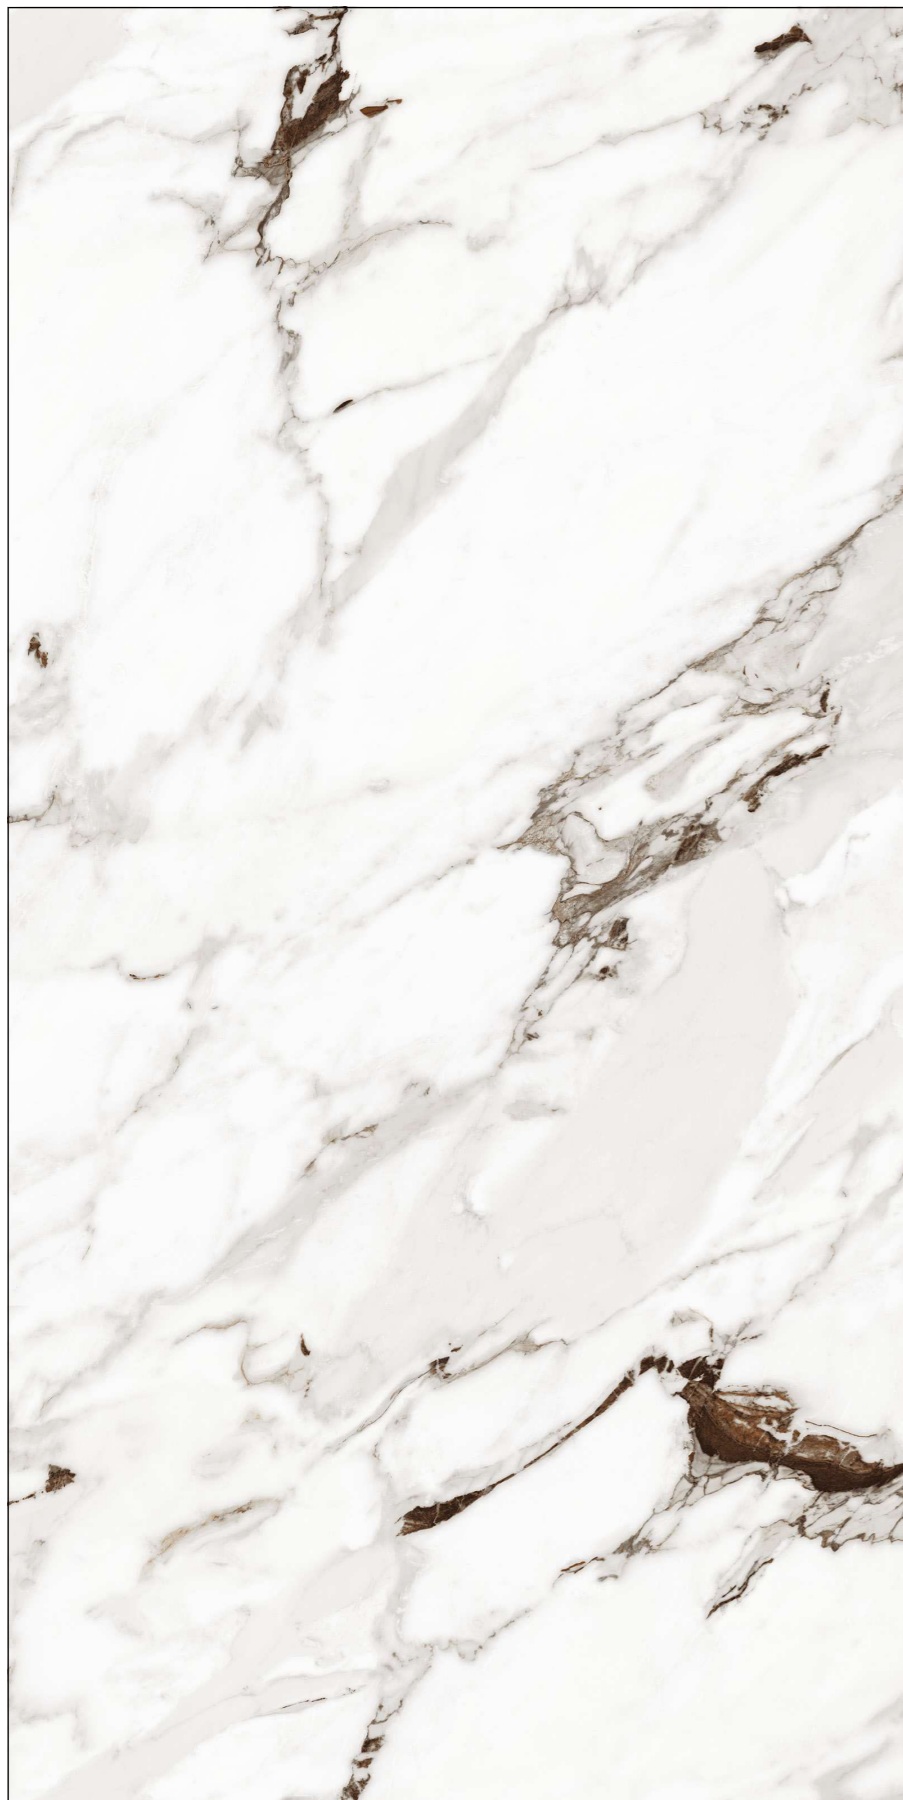

TEMPAS BIANCO

WHITE BODY

SIZE
1600x3200 MM

FINISH
GLOSSY & MATT

THICKNESS
12 & 20 MM

TOUCH FOR
360 VIRTUAL & WALKTHROUGH

RANDOM : 02

VENING STATUARIO