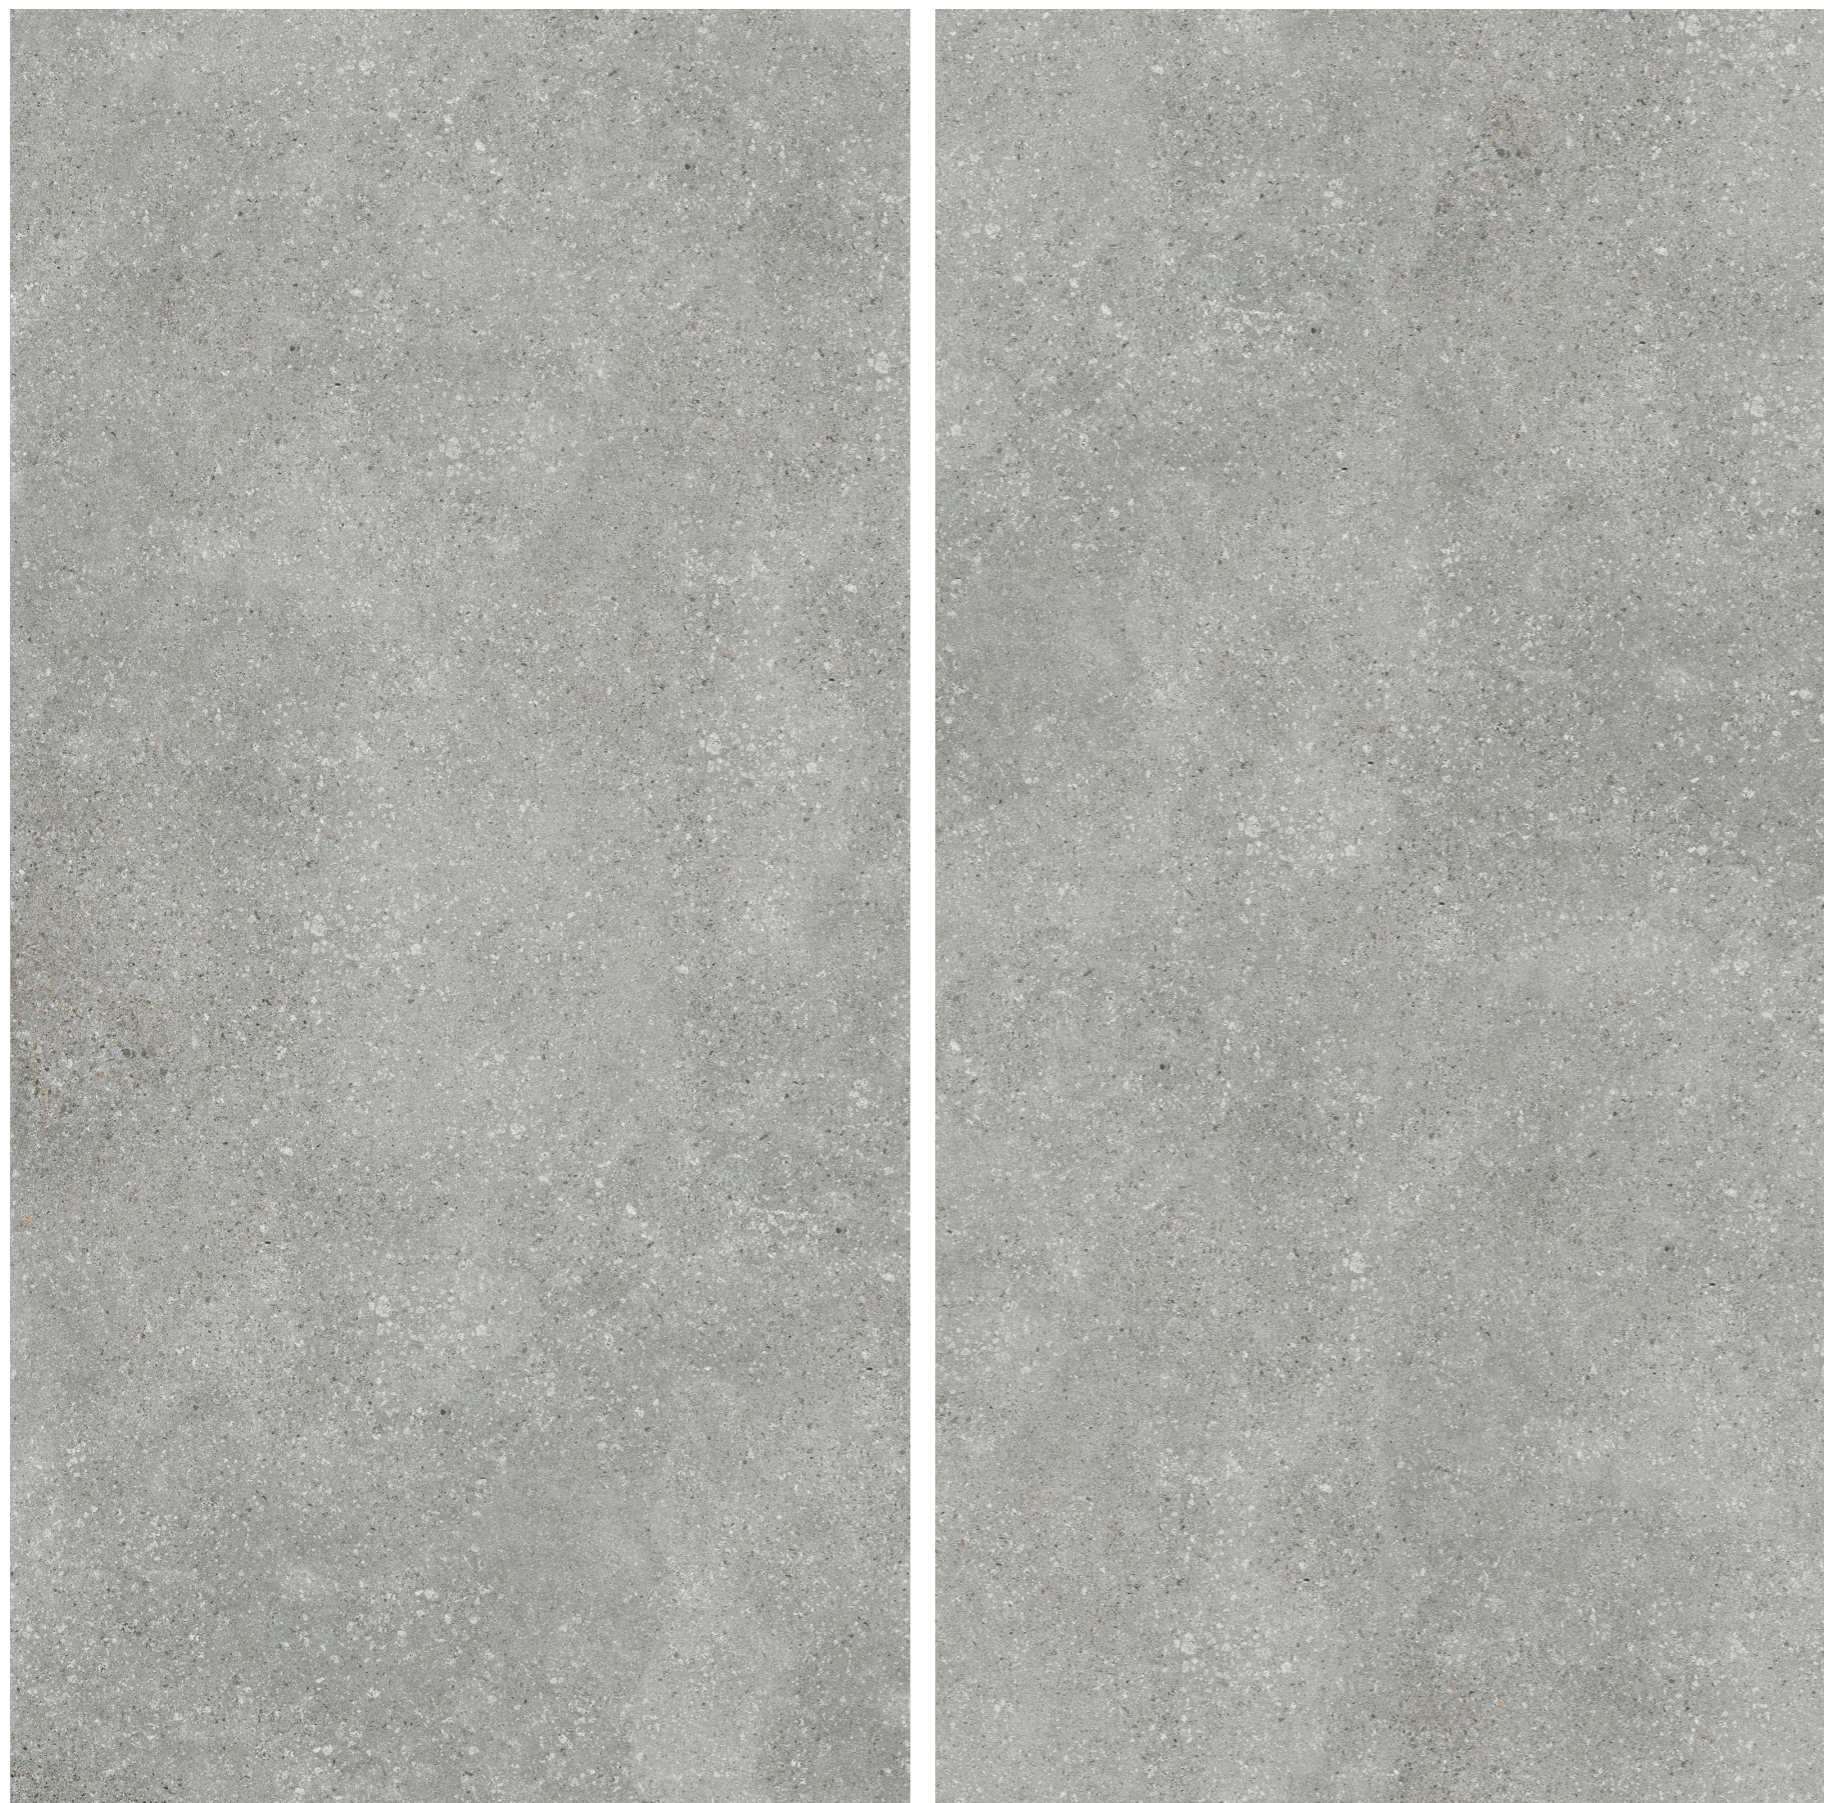

WAVE BLACK

BLACK BODY

SIZE
1600x3200 MM

FINISH
MATT

THICKNESS
12 & 20 MM

TOUCH FOR
360 VIRTUAL & WALKTHROUGH

RANDOM : 02

HERICAN GREY