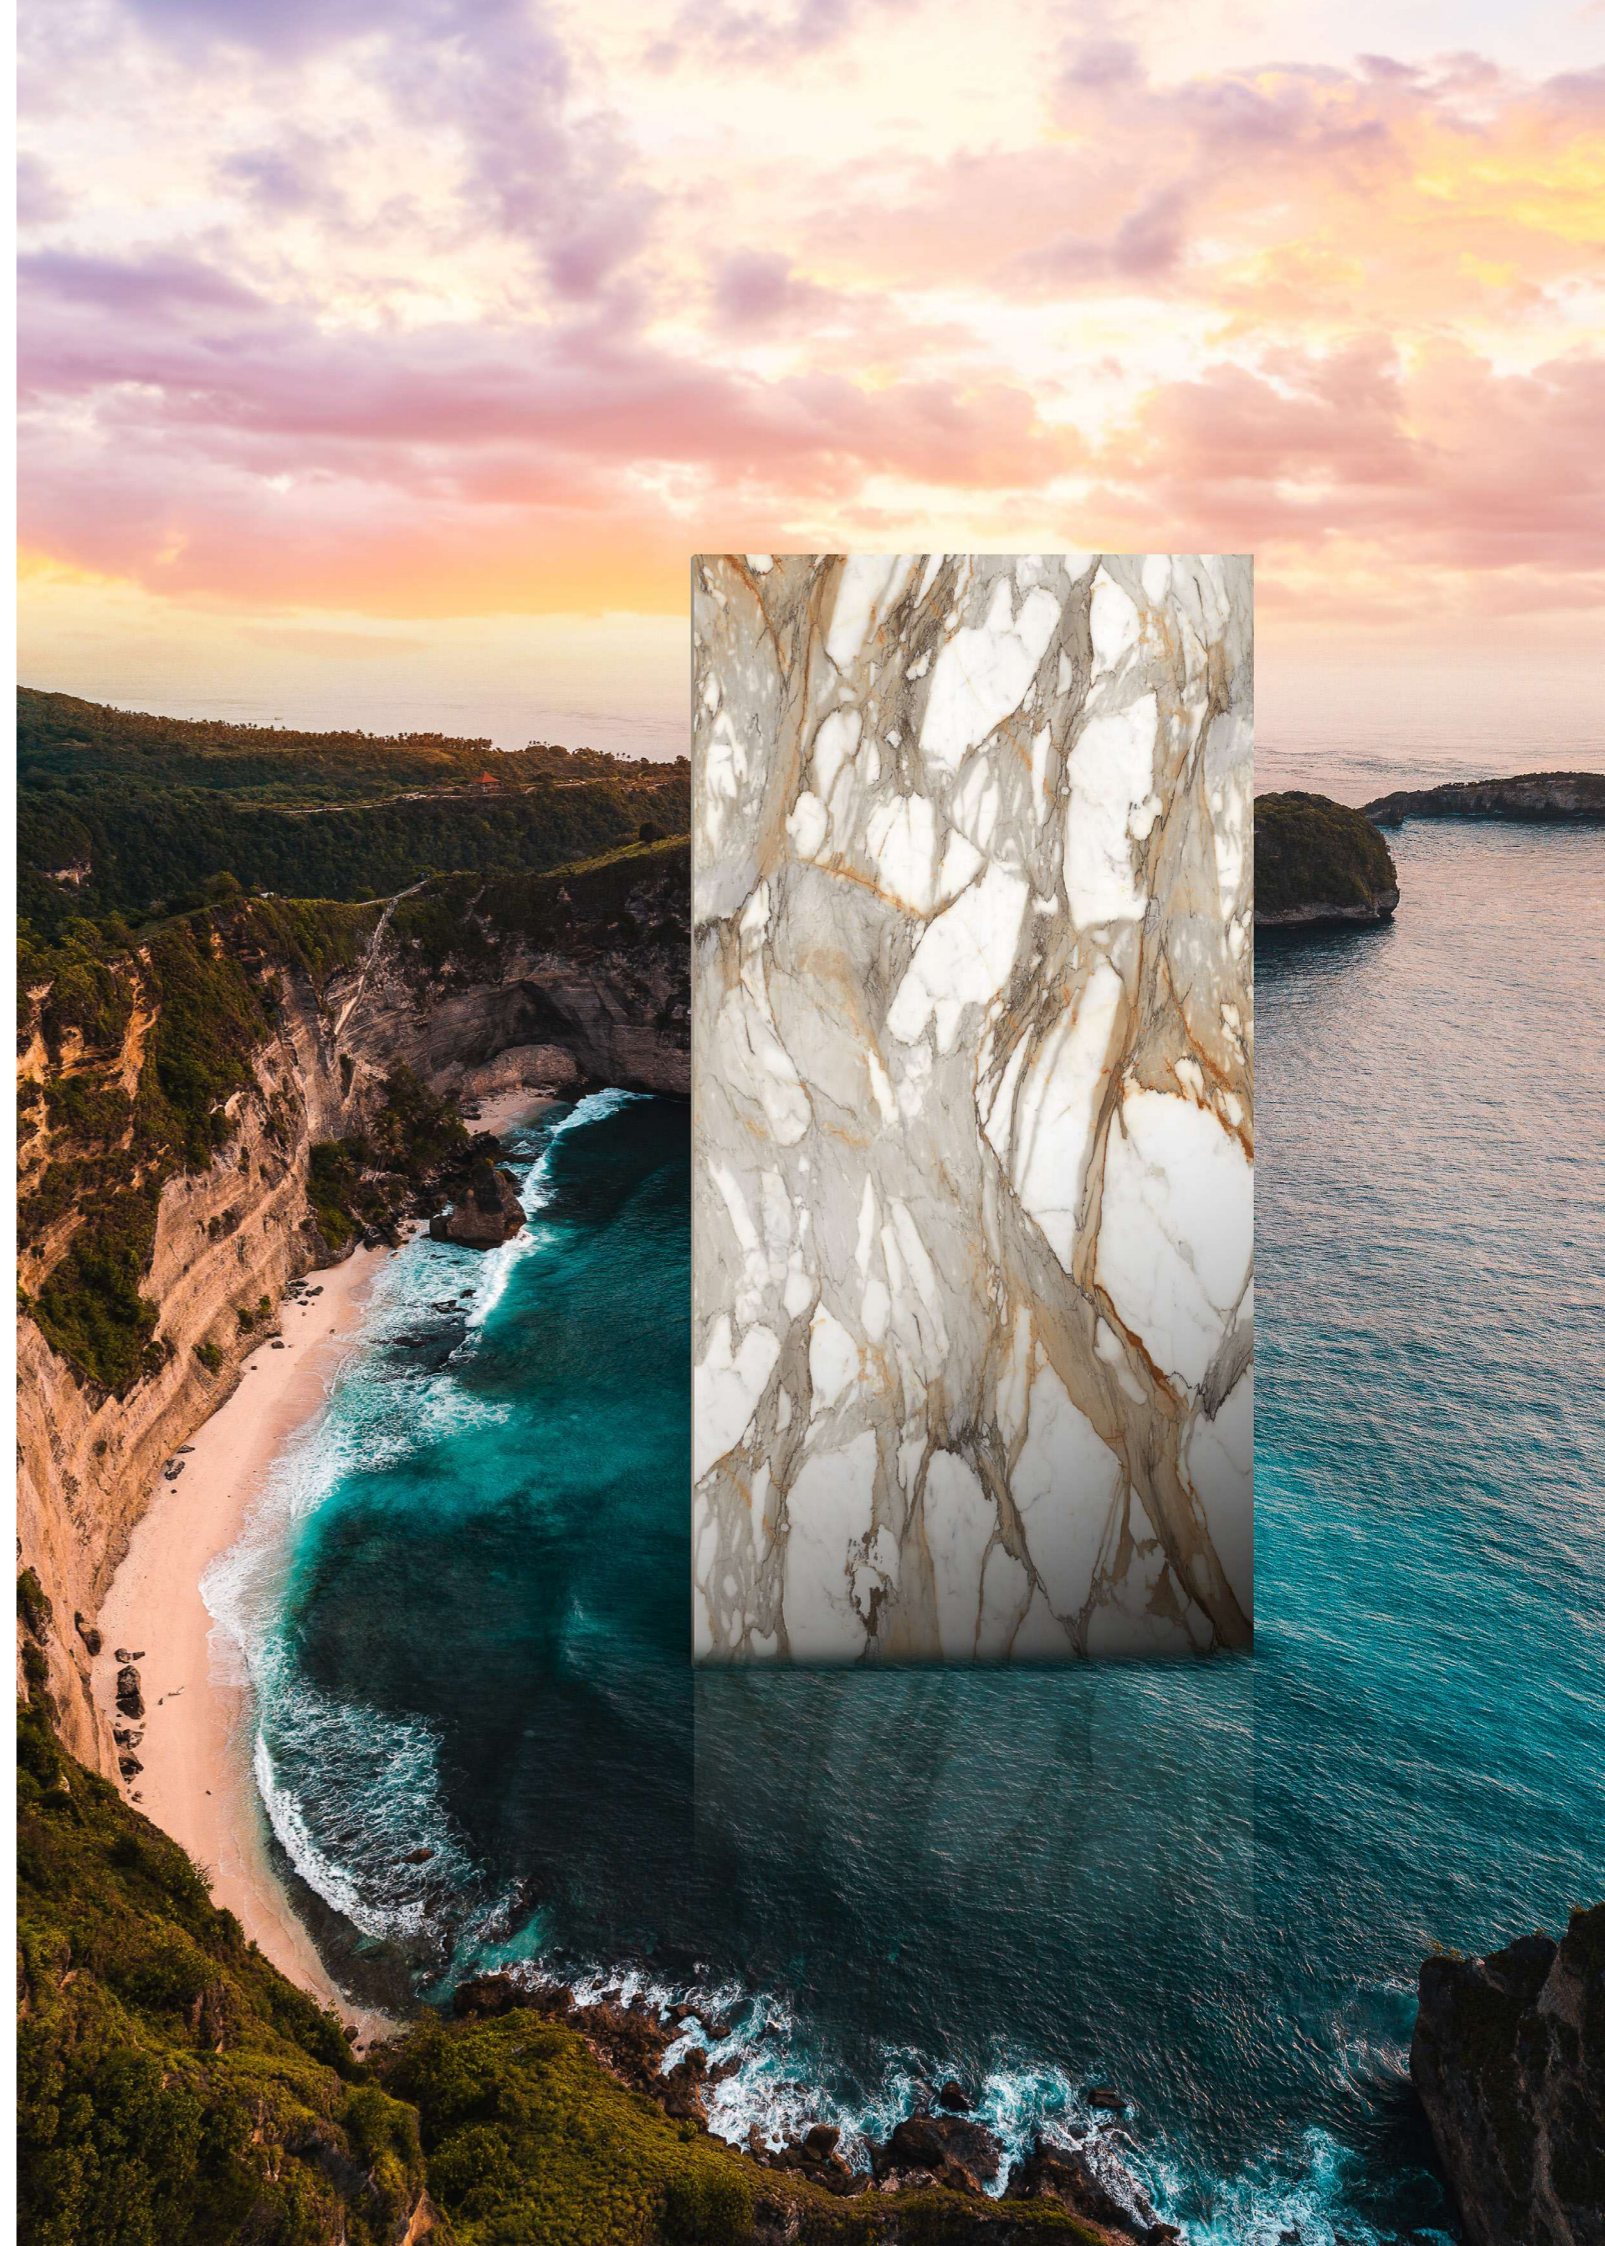

BEHOLD CHARM
IN YOUR SPACES
WITH CLASSY &
ELEGANT SHADES.