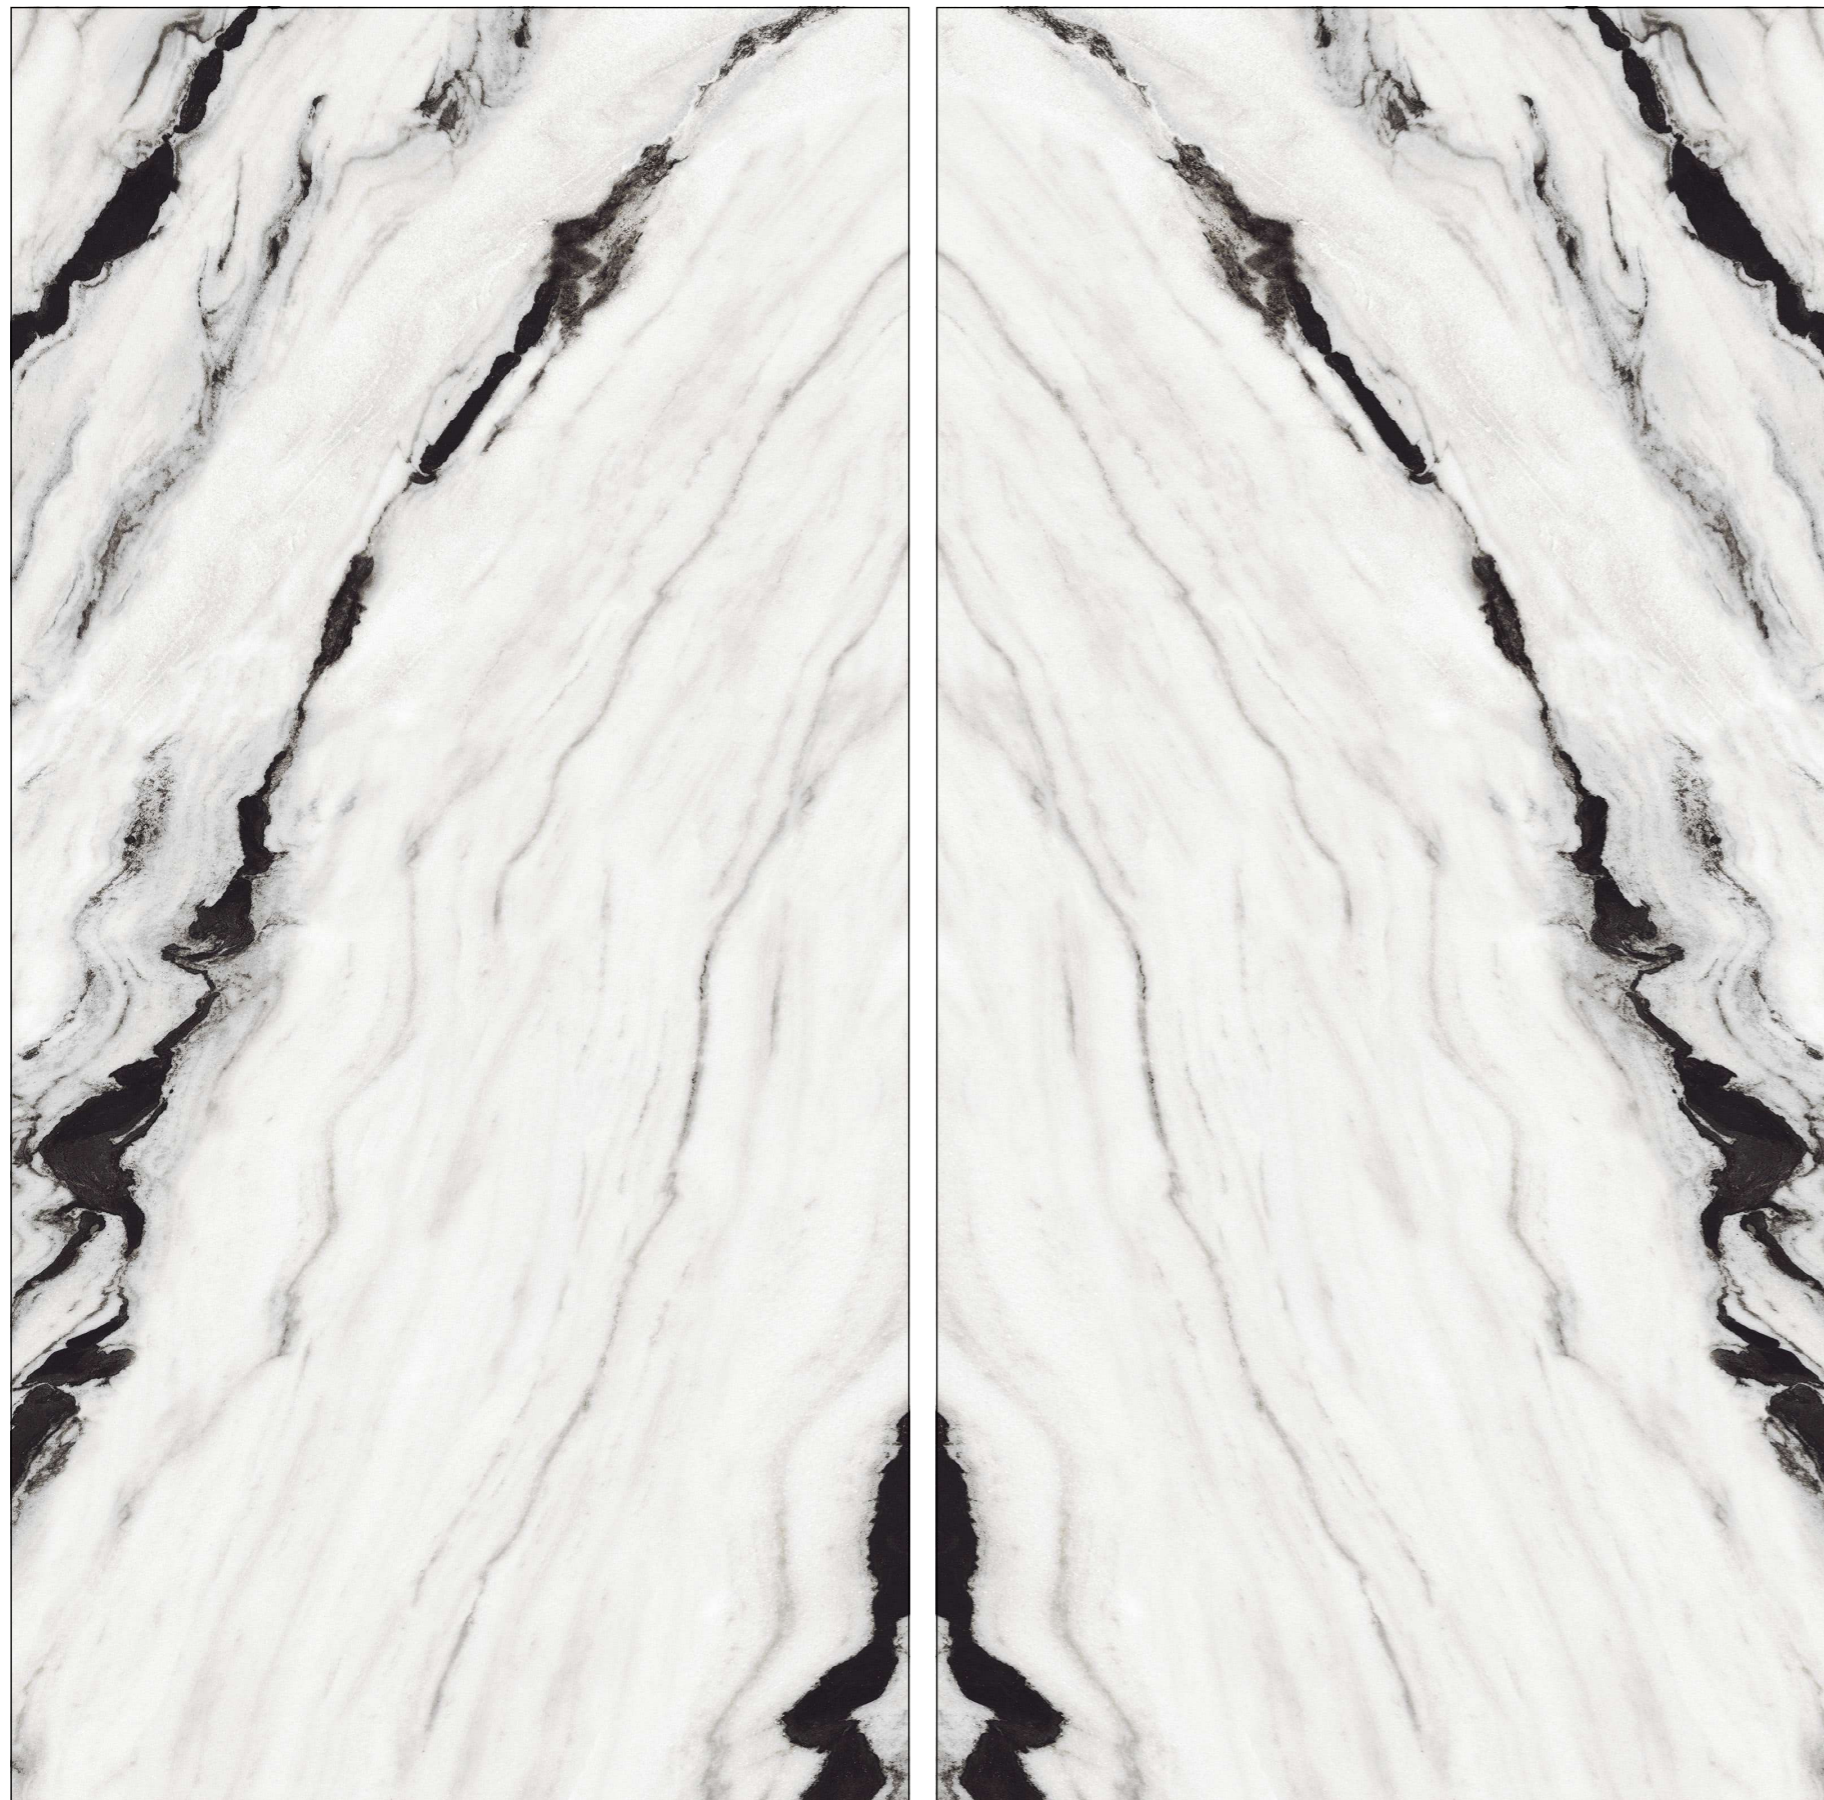

OSCAR WILDE

WHITE BODY

SIZE
1600x3200 MM

FINISH
GLOSSY & MATT

THICKNESS
12 & 20 MM

TOUCH FOR
360 VIRTUAL & WALKTHROUGH

RANDOM : 02

PANDA WHITE_BM