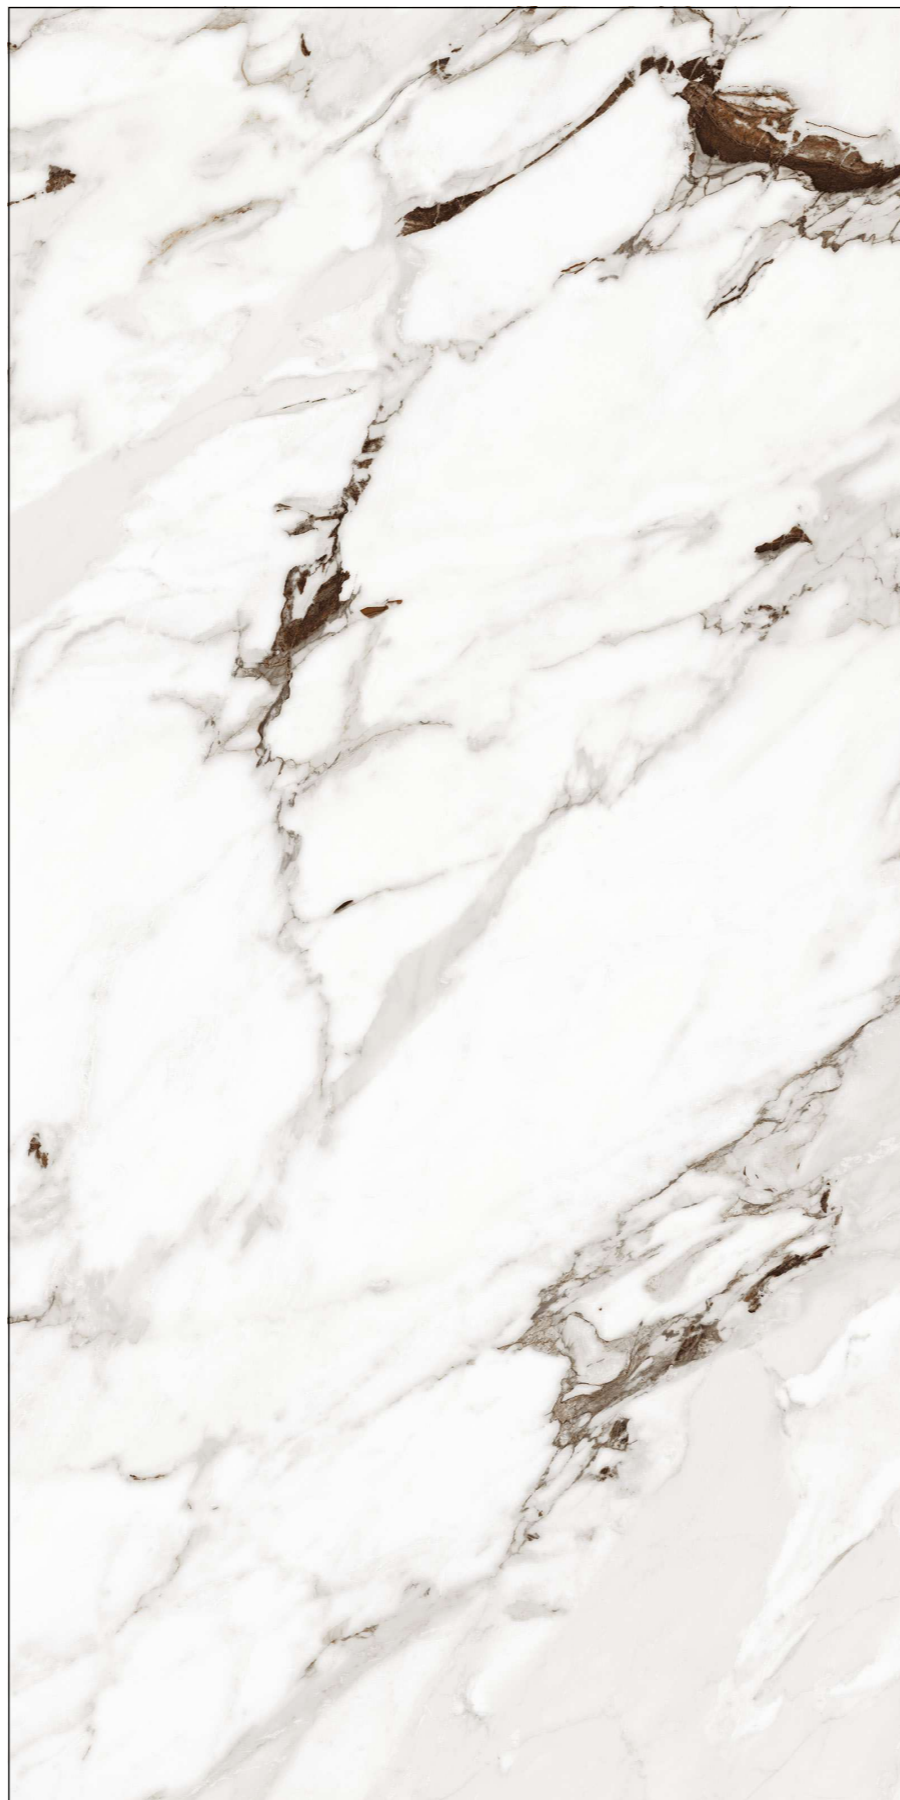

TEMPAS BIANCO

WHITE BODY

SIZE
1600x3200 MM

FINISH
GLOSSY & MATT

THICKNESS
12 & 20 MM

TOUCH FOR
360 VIRTUAL & WALKTHROUGH

RANDOM : 02

VENING STATUARIO