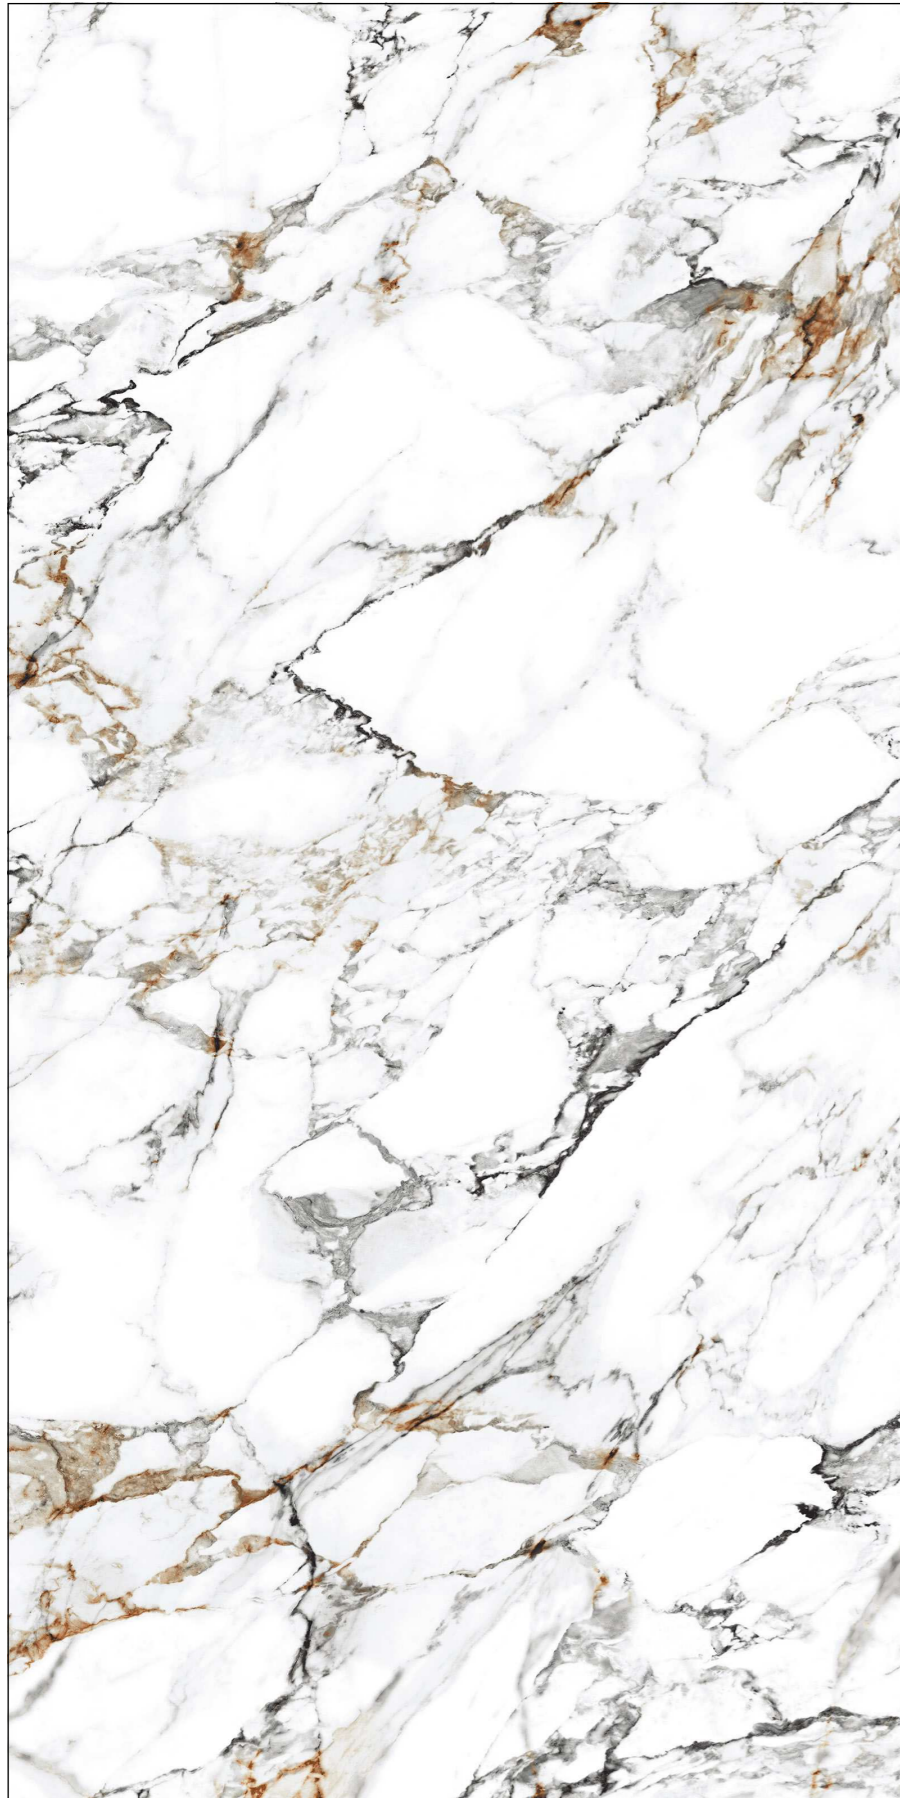

TOUCH FOR
360 VIRTUAL & WALKTHROUGH

RANDOM : 02

APUANE STATUARIO

WHITE BODY

SIZE
1600x3200 MM

FINISH
GLOSSY & MATT

THICKNESS
12 & 20 MM

TOUCH FOR
360 VIRTUAL & WALKTHROUGH