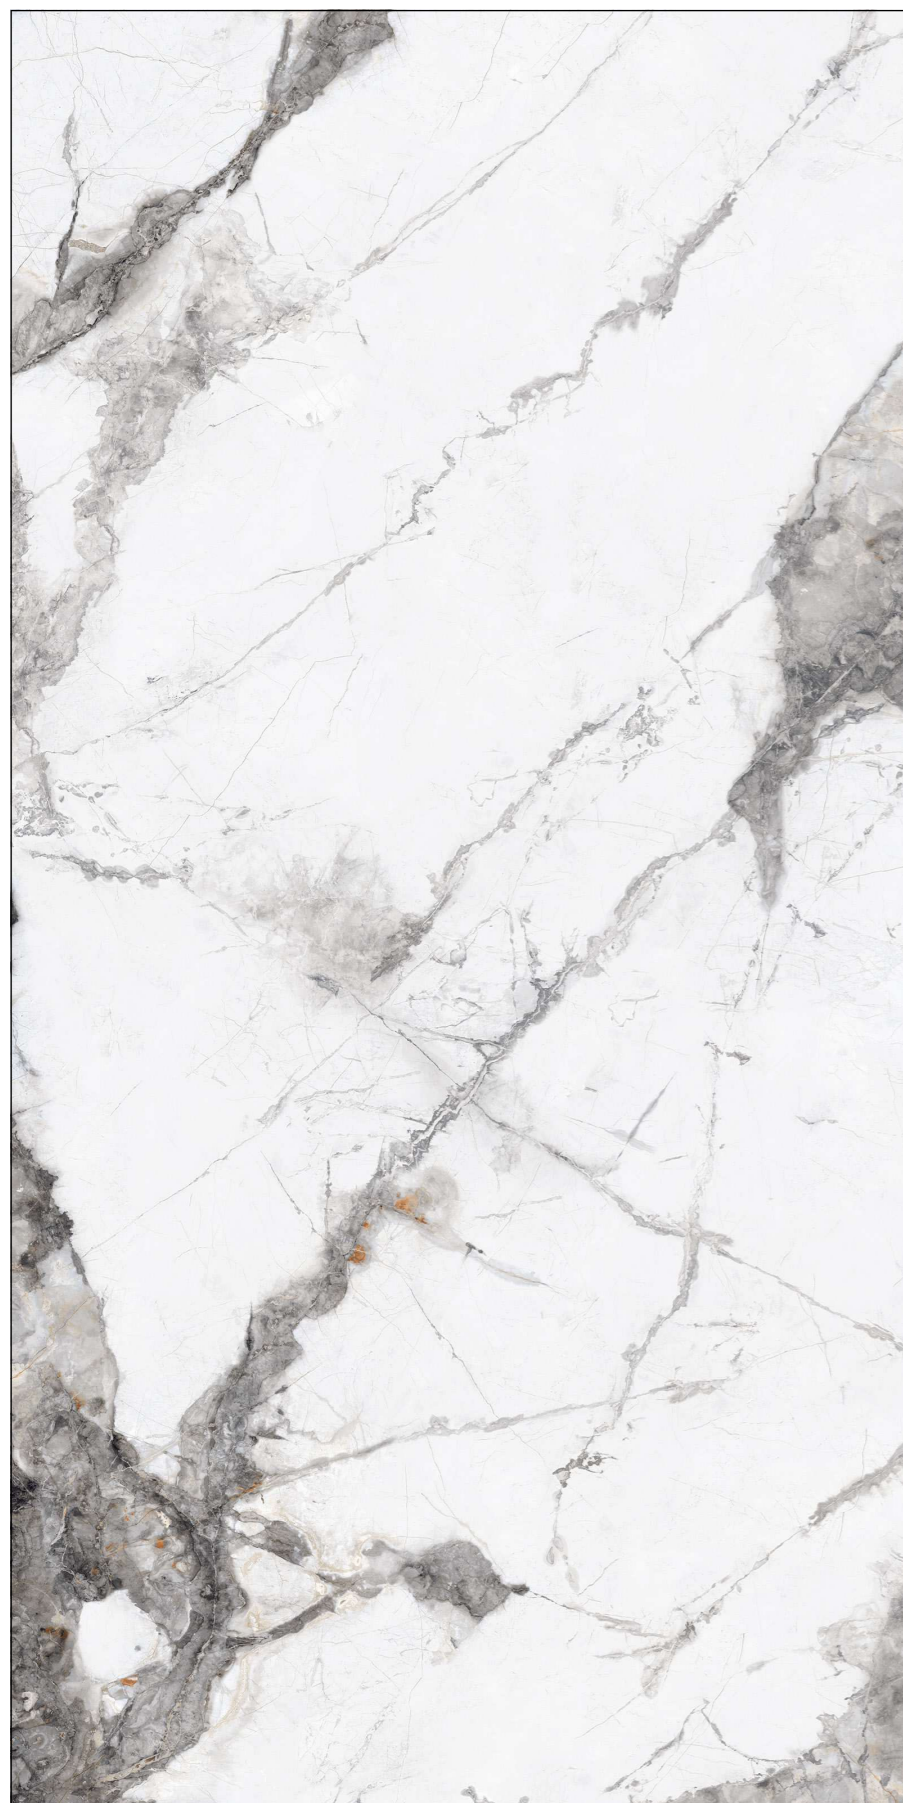

WHITE BODY

SIZE
1600x3200 MM

FINISH
GLOSSY & MATT

THICKNESS
12 & 20 MM

TOUCH FOR
360 VIRTUAL & WALKTHROUGH

RANDOM : 02

BIANCO SUPERIOR

RANDOM : 02