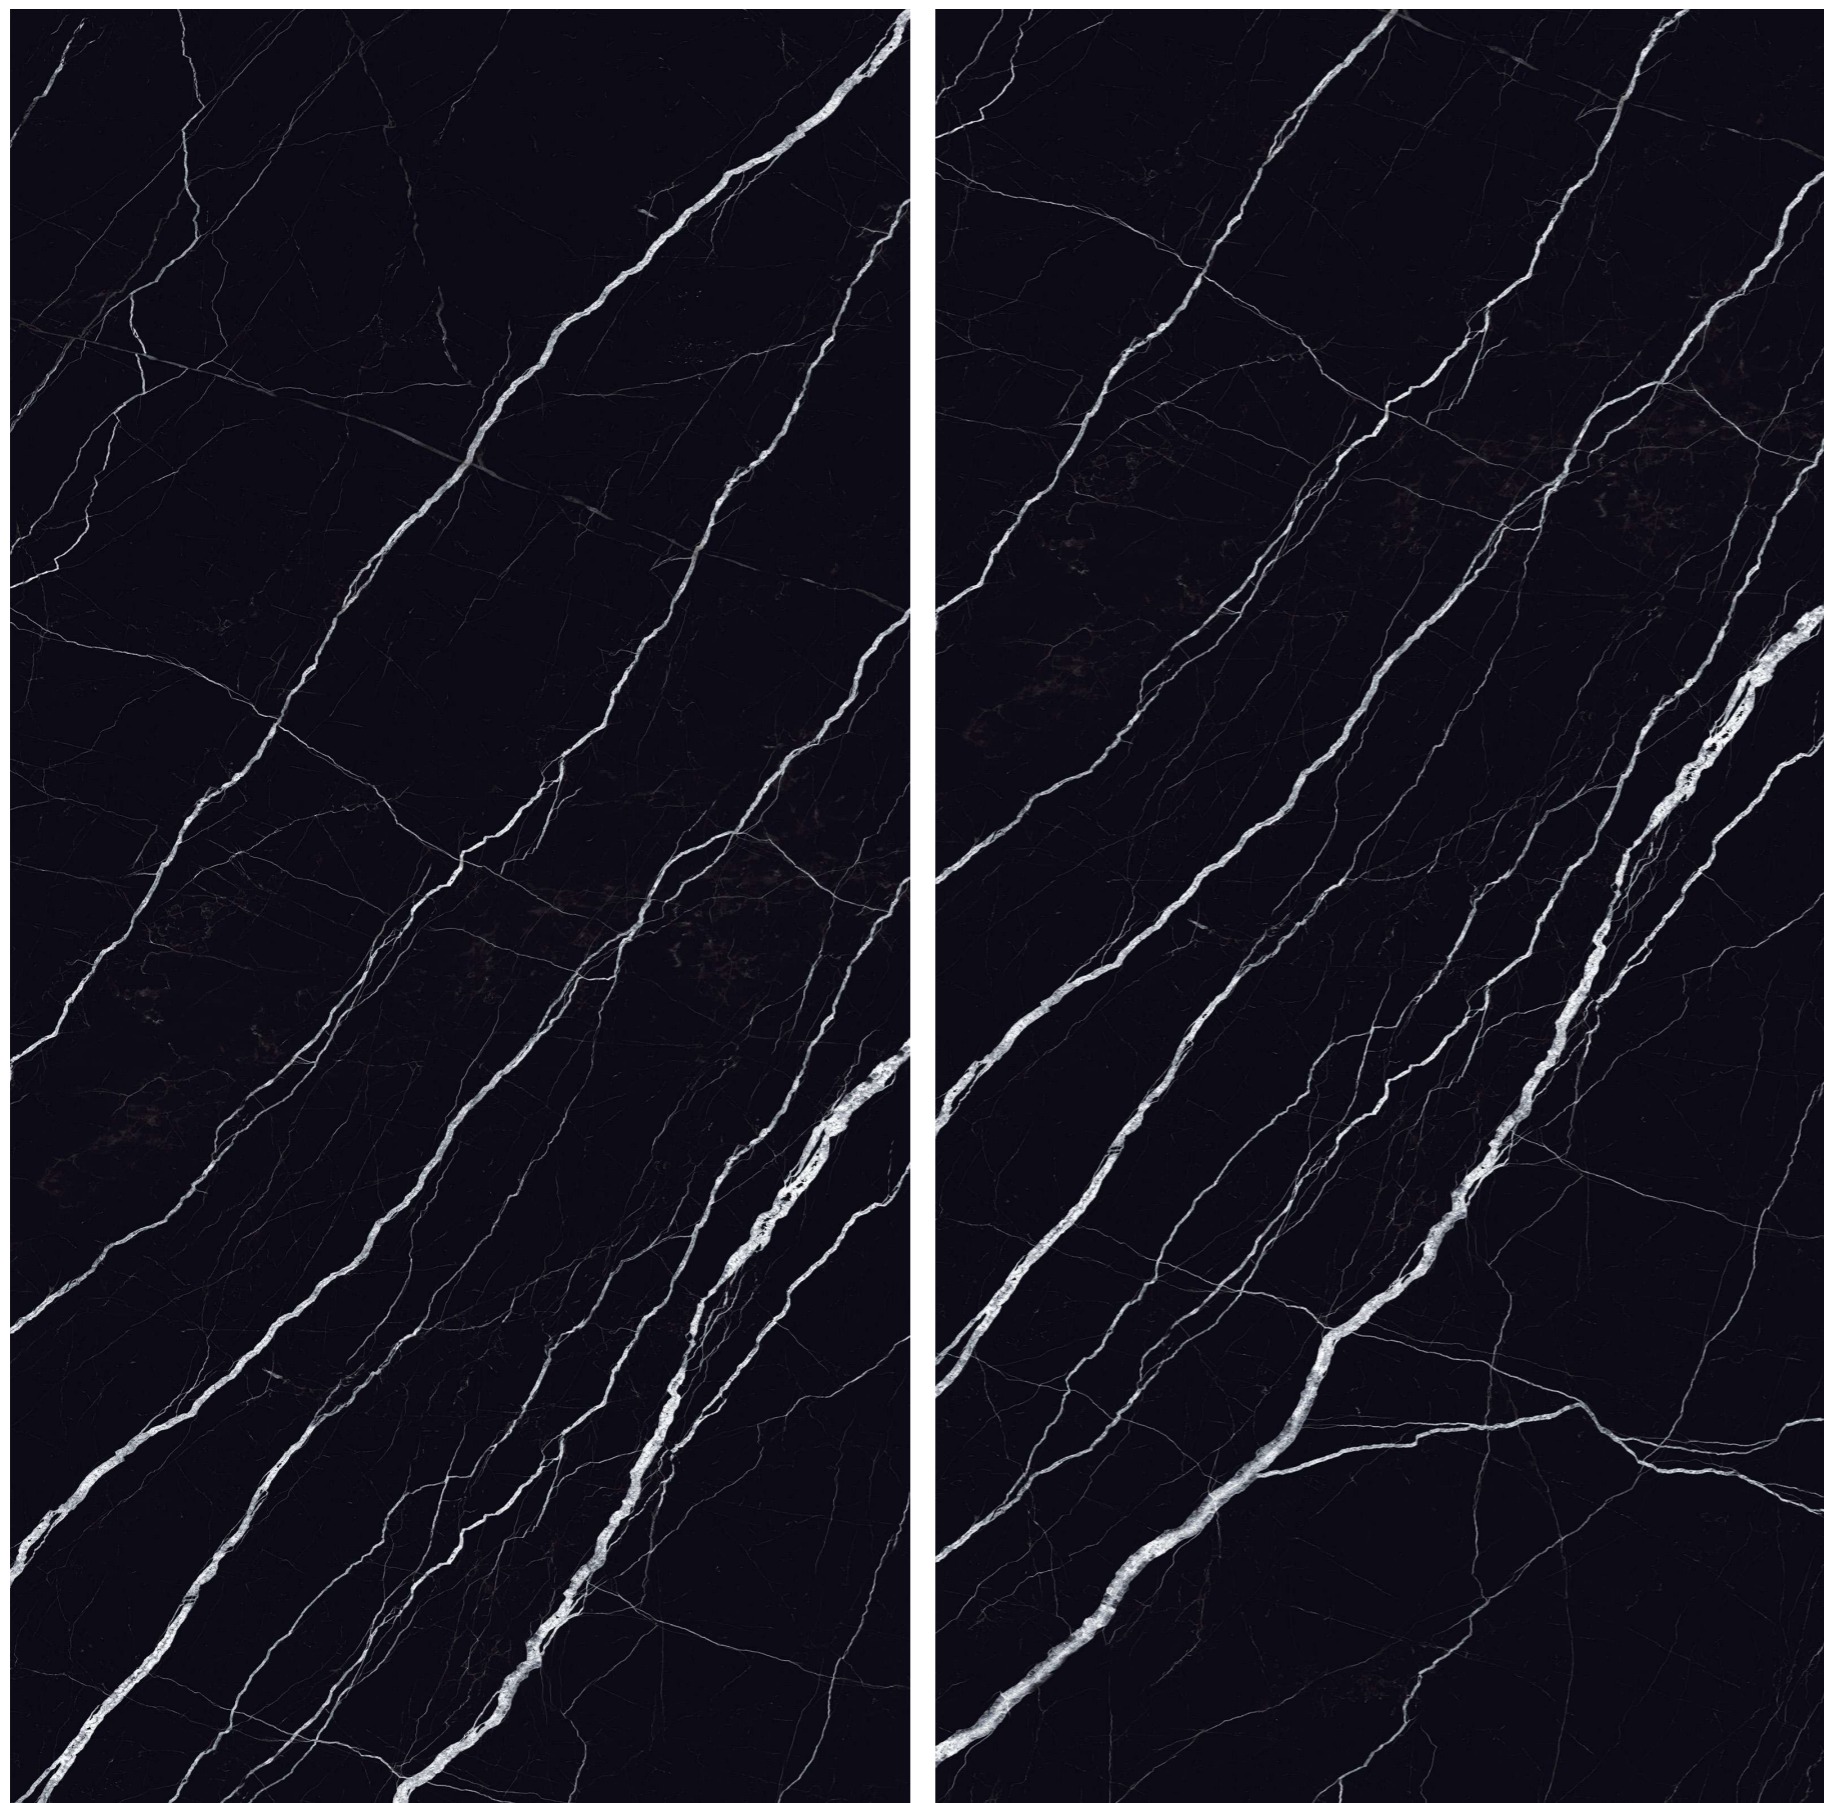

RANDOM : 02

MARQUINA NERO

BLACK BODY

SIZE
1600x3200 MM

FINISH
GLOSSY / MATT

THICKNESS
12 & 20 MM

TOUCH FOR
360 VIRTUAL & WALKTHROUGH