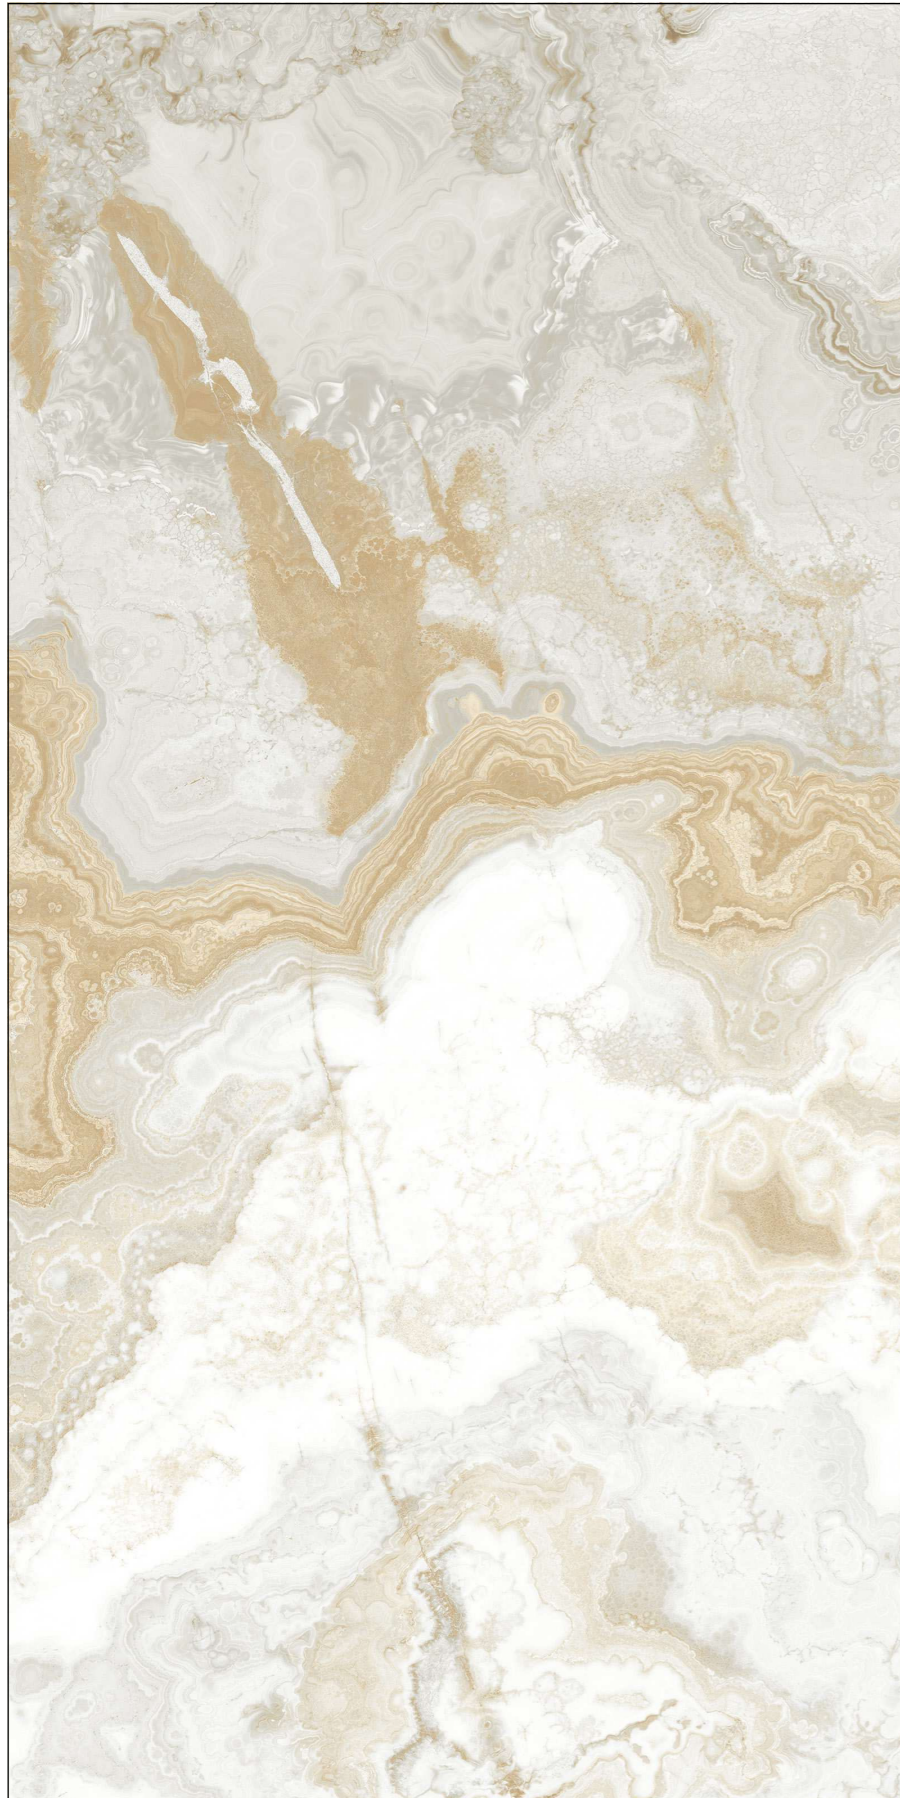

RANDOM : 02

DELMARE

WHITE BODY

SIZE
1600x3200 MM

FINISH
GLOSSY / MATT

THICKNESS
12 & 20 MM

TOUCH FOR
360 VIRTUAL & WALKTHROUGH