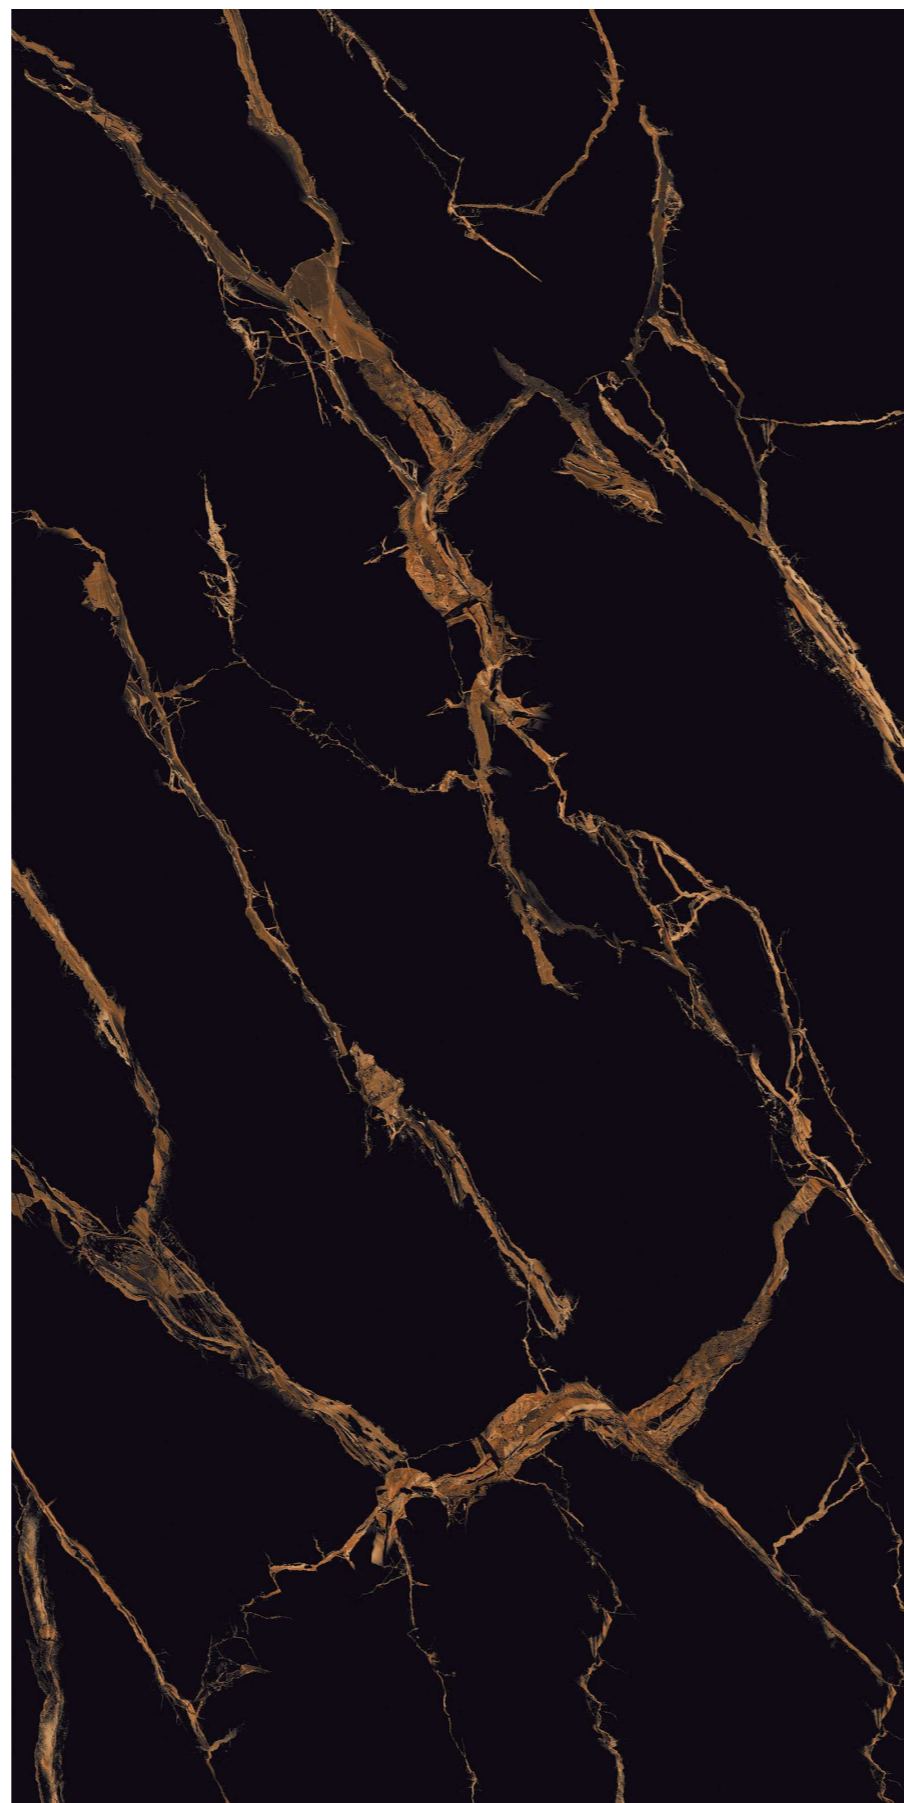

RANDOM : 02

GOLD BLACK

BLACK BODY

SIZE
1600x3200 MM

FINISH
GLOSSY & MATT

THICKNESS
12 & 20 MM

TOUCH FOR
360 VIRTUAL & WALKTHROUGH